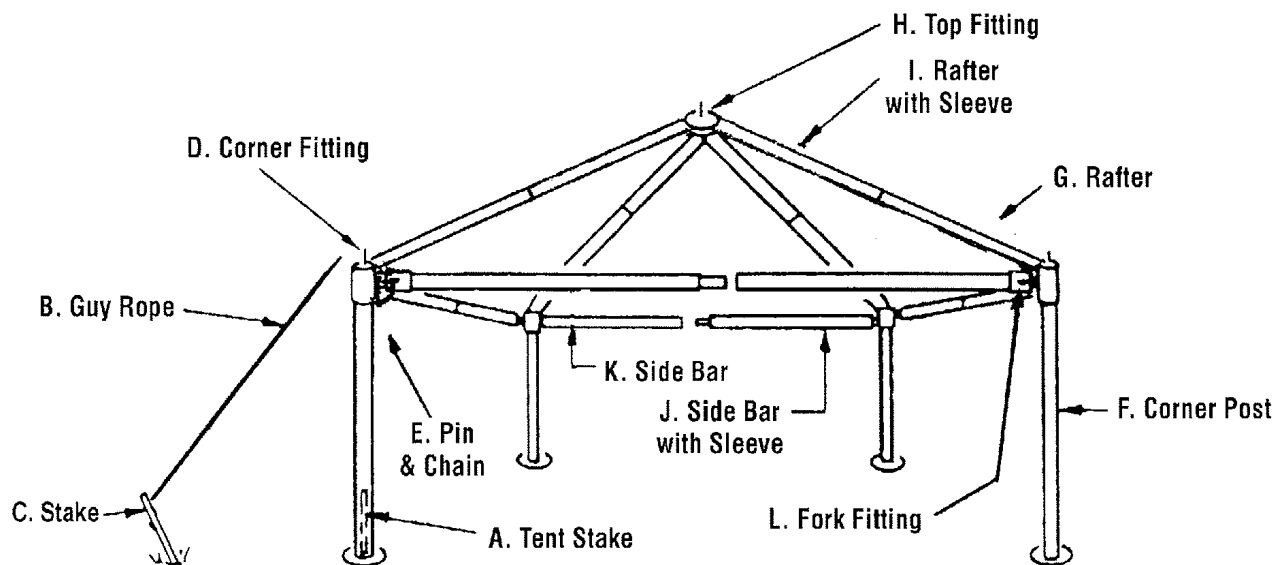

HOLLAND TENT PARTS AND ACCESSORIES

A. Tent stake
36"x7/8"

B. Guy rope

C. Guy rope stake
24"x7/8"

D. Corner fitting

E. Pin & chain

F. Corner post

G. 64" Rafter

H. Top Fitting

I. 64" Rafter w/sleeve

J. 81" Side bar w/sleeve

K. 87" Side bar

L. Fork fitting