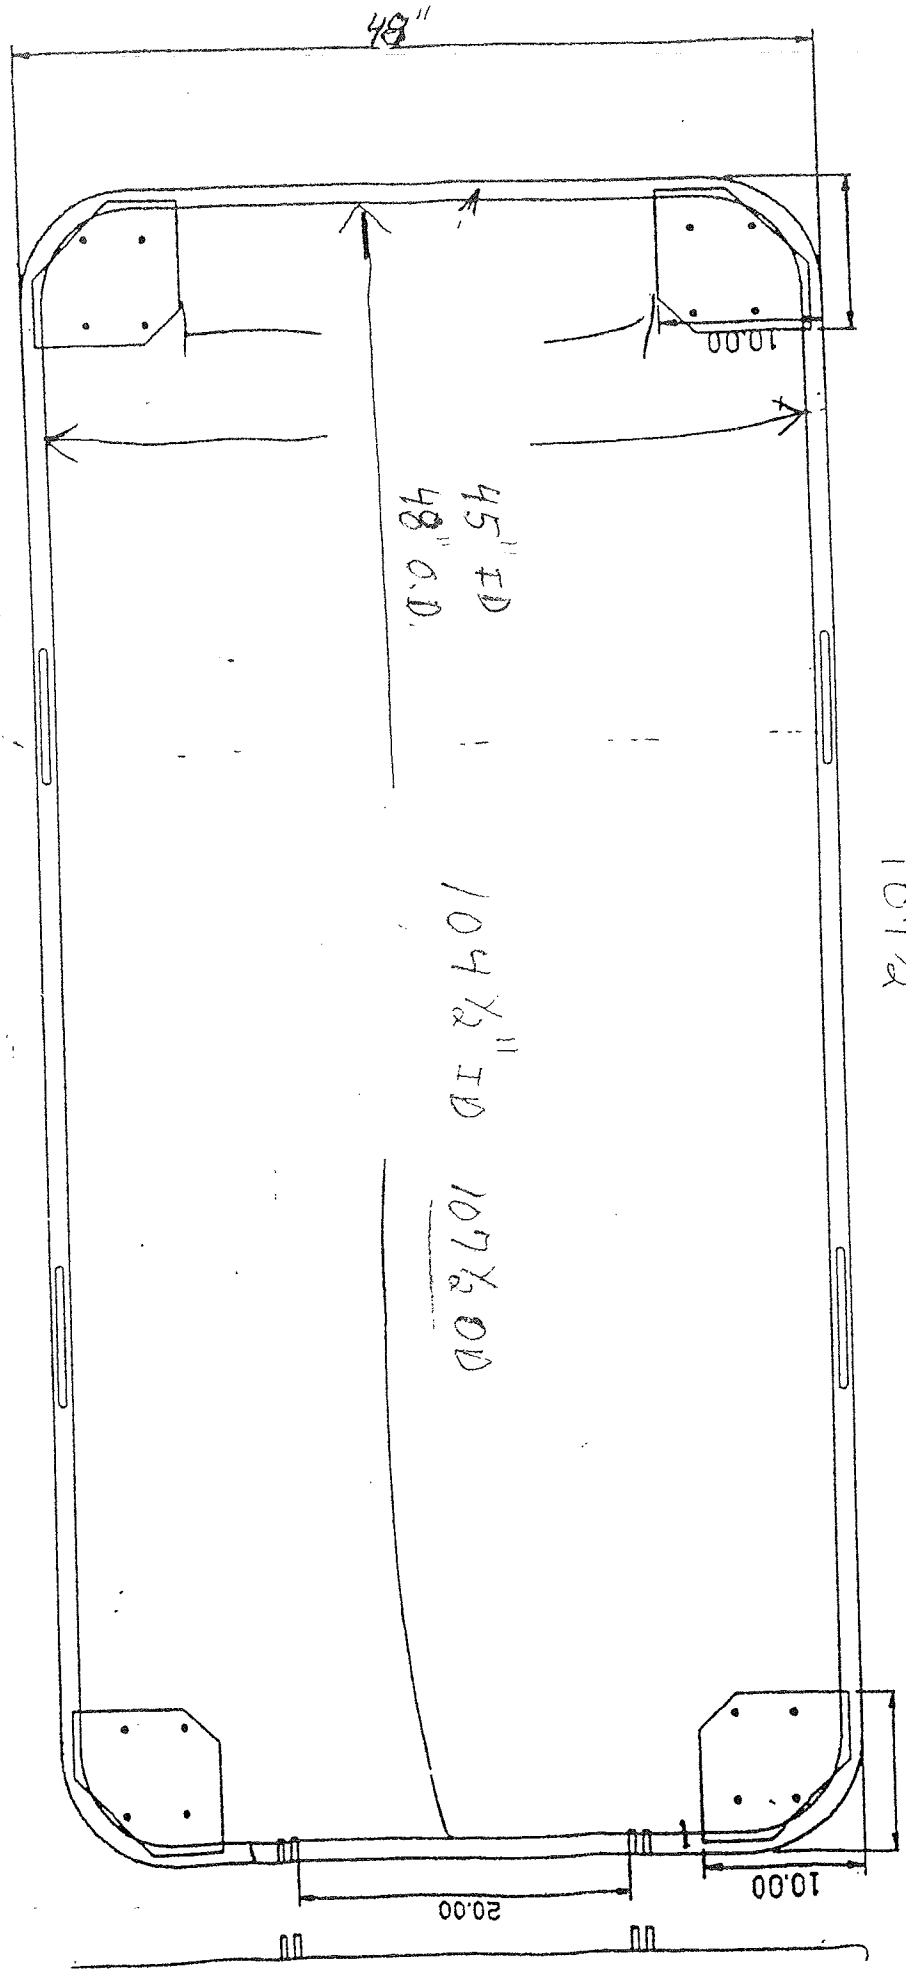

Holland Stream liner

2-17-04

Inside dimensions 45" X 104 1/2"

Outside dimensions 48" X 107 1/2"