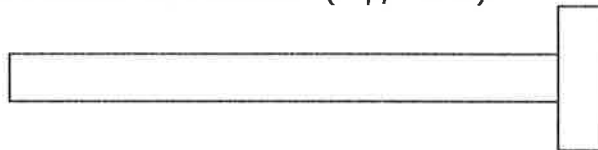

## **Roll-Around Tent Tow Bar Parts List**

1RTFCE Roll-Around Tent front Crossbars with Ears

2RTDCE Roll-Around Tent Front Crossbar Ends (2 p/frame)

4CTS Roll-Around Tent Sidebar (4 p/frame)

2RTSC Roll-Around Tent Sidebar Connector (2 p/frame)

2RTTA Roll-Around Tent Tow-Bar Angle (2 p/frame)

1RTAI Roll-Around Tent Angle Iron

1RTTP Roll-Around Tent Tow-Bar Plate